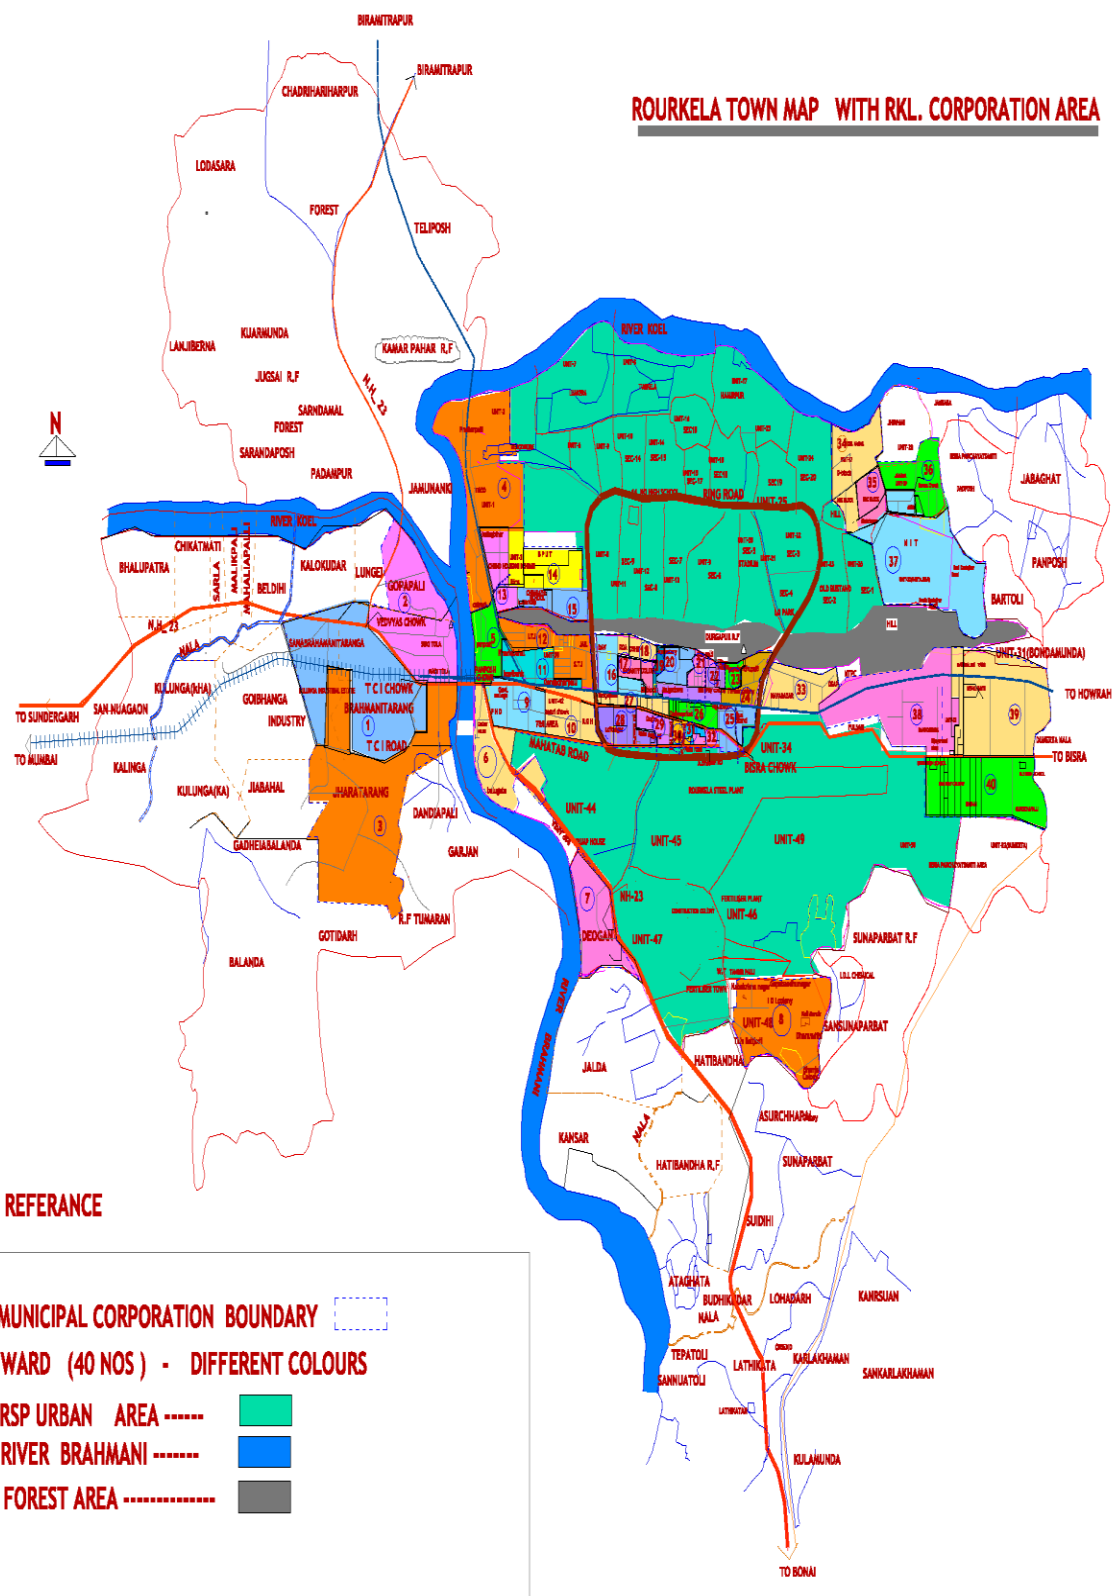

Annexure-8

Map of Rourkela Municipal Corporation

Annexure-9

List of Commercial Area in Rourkela Municipal Corporation

Ward No.	Name of the Commercial Area	Landmark	Two time Sweeping	Remark
5	Main Road side near Panposh Over bridge	Near Panposh Over bridge	Yes	All Day
5	Panposh Weekly Market	Panposh Chowk	Yes	Friday
5	Panposh Daily Market	Panposh Main Market	Yes	All Day
6	Near Circuit House Road by NH side	Near Circuit House	Yes	All Day
6	Panposh Market	Panposh Market	Yes	All Day
7	Petrol Pump, Deogoan, NH Side	Petrol Pump, Deogoan	Yes	All Day
10	Near Lion's Hospital, Civil Township	Near Lion's Hospital	Yes	All Day
10	Krushak Bazar	Sanjay Market	Yes	All Day
14	VSS Market, Ortel, JJ Market, Chhend	JJ Market	Yes	All Day
14	RMC Market, Pluto Plaza, Chhend	RMC Market	Yes	All Day
14	Near Gopabandhu Kalyan Mandap	Near Gopabandhu Kalyan Mandap	Yes	All Day
14	Chhend Vegetable Market	VSS Market, Chhend	Yes	Wednesday and Sunday
14	Radha Chowk, RDA Market	RDA Market	Yes	All Day
15	Near HIG B/ 242, Klainga Vihar	Near HIG B/ 242	Yes	All Day
15	Near KB/26, Near S3M	Near KB/26	Yes	All Day
15	BSNL Market, HD Market	BSNL Market	Yes	All Day
15	Near C2L2/57, Railway Side	Near C2L2/57	Yes	All Day
15	Near Graveyard	Near Graveyard	Yes	All Day
16	Near Jagannath Mandir, Basanti Colony	Near Jagannath Mandir	Yes	All Day
17	Near Baji Rout Chowk, Basanti Colony	Near Baji Rout Chowk	Yes	All Day
17	Near M-86 Block, Basanti Colony	Near M-86 Block	Yes	All Day
17	Vending Zone, Basanti Colony	Near Jagannath Temple	Yes	All Day
19	Malgodwon Chowk	Malgodwon Chowk	Yes	All Day
25	Old Station Road to Petrol Pump by the side of Main Road	Near Chowdhury Petrol Pump	Yes	All Day
25	Petrol Pump & SBI Near New Bus Stand Road	SBI Near New Bus	Yes	All Day
26	Lal Building Road to Old Station Road by the side of Main Road	Next to Lal Building	Yes	All Day
26	Daily Market	Daily Market	Yes	All Day
28	Powerhouse Road to Plant site Road by the side of main road	Near Powerhouse Road	Yes	All Day
30	Plant site Road to Nala Road by the side of Main Road	Near Plantsite Road	Yes	All Day
30	Nala Road to Hotel Delux Lane by the side of Mian Road	Hotel Delux Lane	Yes	All Day
30	Hotel Delux lane to Hanuman Temple by the side of main road	Hanuman Temple Lane	Yes	All Day
32	Traffic Gate Market	Traffic Gate Chowk	Yes	All Day
34	Koel Nagar Market	NAC Market	Yes	All Day